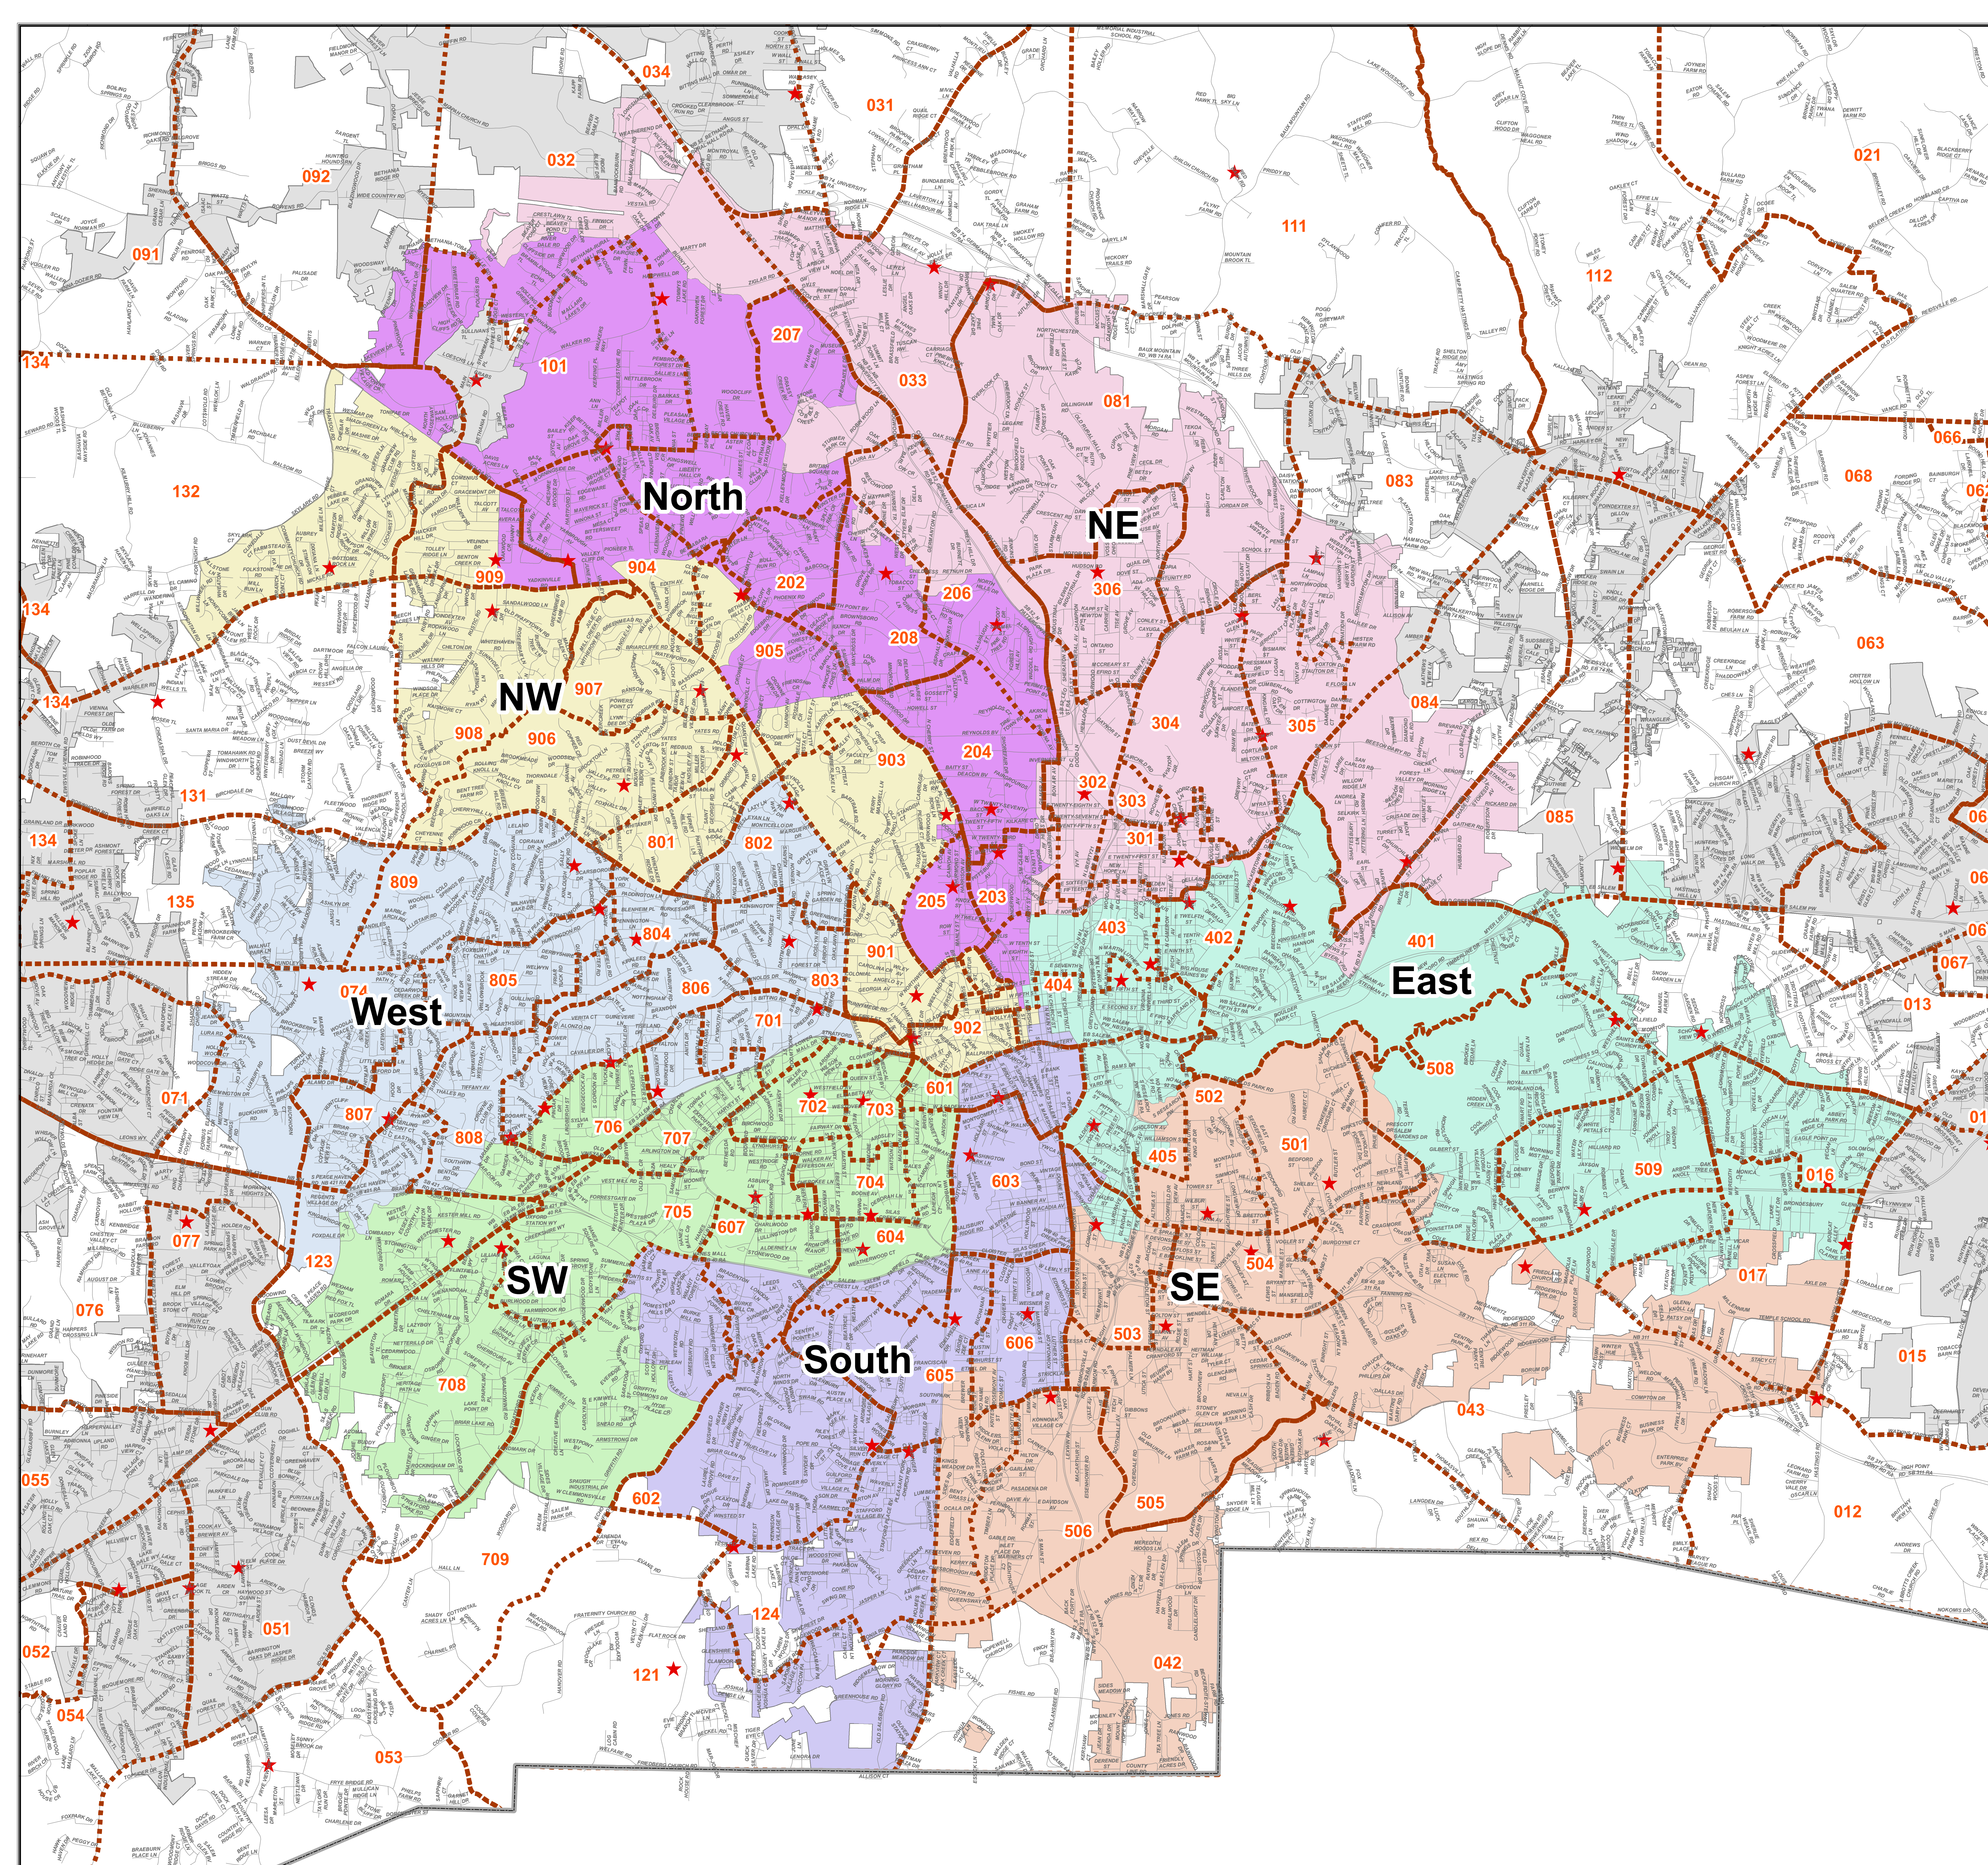

# City of Winston-Salem Wards

**WARD**

- East
- North
- Northeast
- Northwest
- South
- Southeast
- Southwest
- West
- Corporate Limits
- Precinct Boundary
- Polling Place
- Streets
- County Boundary

Map Created: July 2023

Data Source:  
Forsyth County Board of Elections  
& MapForsyth